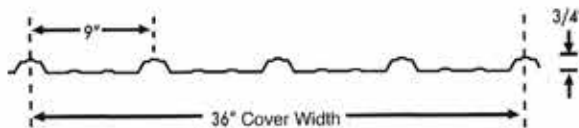

Black
SR .26 E .87 SRI 25

Forest
SR .28 E .86 SRI 27

Galvalume

Copper Metallic
SR .49 E .85 SRI 55

Gallery
SR .25 E .86 SRI 24

Bright Red*
SR .31 E .86 SRI 31

*Standard warranty does not apply.

WeatherXL™